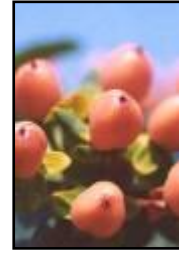

Hypericum Magical® Desire

Related to Magical Beauty (Kolmbeau) this is a later variety with larger berries and a deeper colour (salmon pink).

From Kolster BV - non propagation agreement

Hypericum Magical® Dream

Large, round green berries, colouring towards green.

Berries are attractive, with their unusual colouring.

From Kolster BV - non propagation agreement

Hypericum Magical® Fall

A late hypericum, an excellent grower with unique, strong Branches, completely covered with berries. Deep dark red/brown berries on dark coloured leaves. Late harvesting.

From Kolster BV - non propagation agreement

Hypericum Magical® Kiss (Kolmkis ^{PVR granted})

Bright candy pink, pointed berries.

From Kolster BV - non propagation agreement

Hypericum Magical® Passion (Kolmpass ^{PVR granted})

A particularly attractive, early hypericum. Glossy red berries Against dark foliage.

From Kolster BV - non propagation agreement